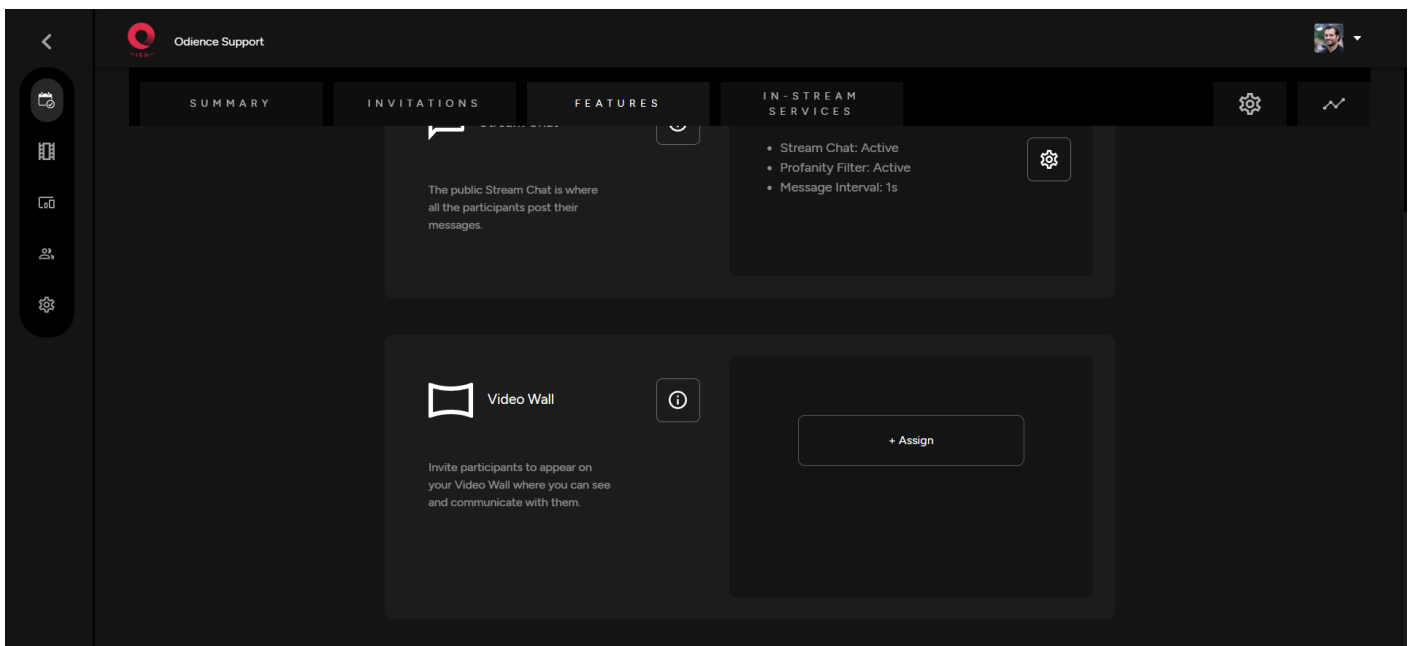

# Assign a Video Wall

## What is a Video Wall?

- Video Walls elevate your event by allowing you to display products and communicate with event participants.

- Click the "i" icon to see get a glimpse of what you can achieve with Odience Video Walls.