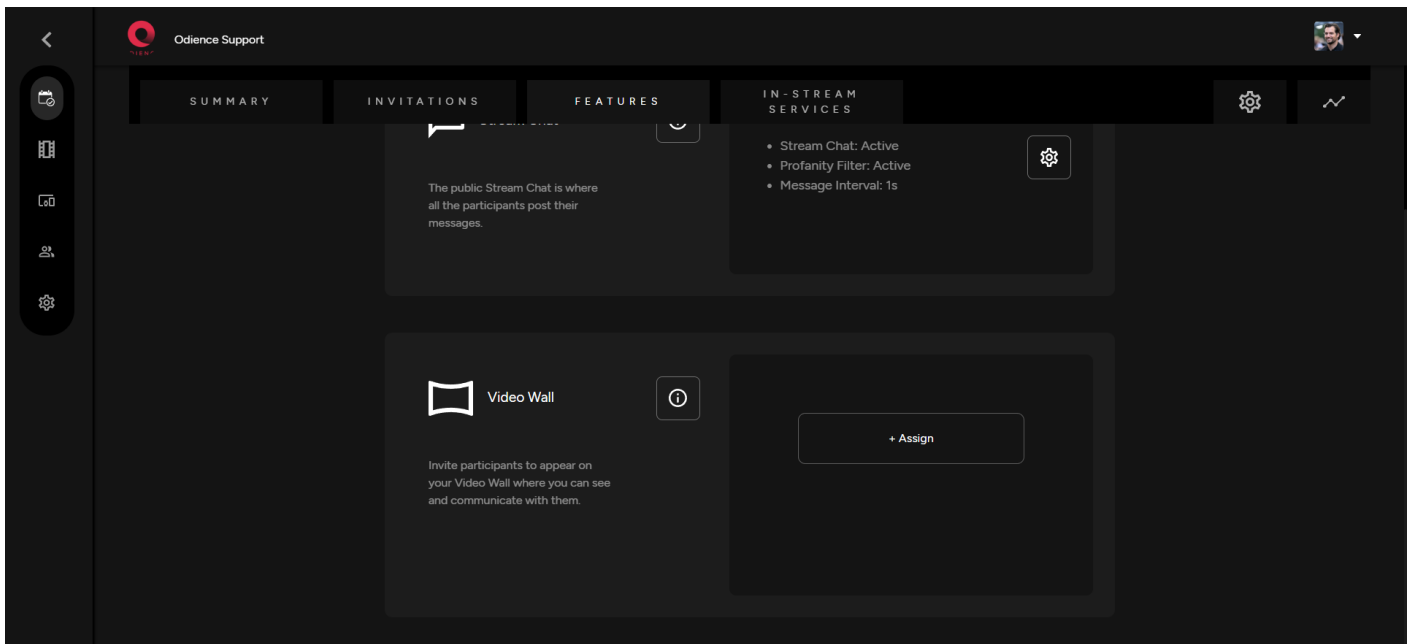

Assign a Video Wall

What is a Video Wall?

- Video Walls elevate your event by allowing you to display products and communicate with event participants.

- Click the "i" icon to see get a glimpse of what you can achieve with Odience Video Walls.

Assign a Video Wall

- Create or assign an existing video by selecting one from the options in your dropdown. Click Assign and you are good to go.

- To create your very own custom Video Wall, click here to see our [Create Video Wall](#) guide.