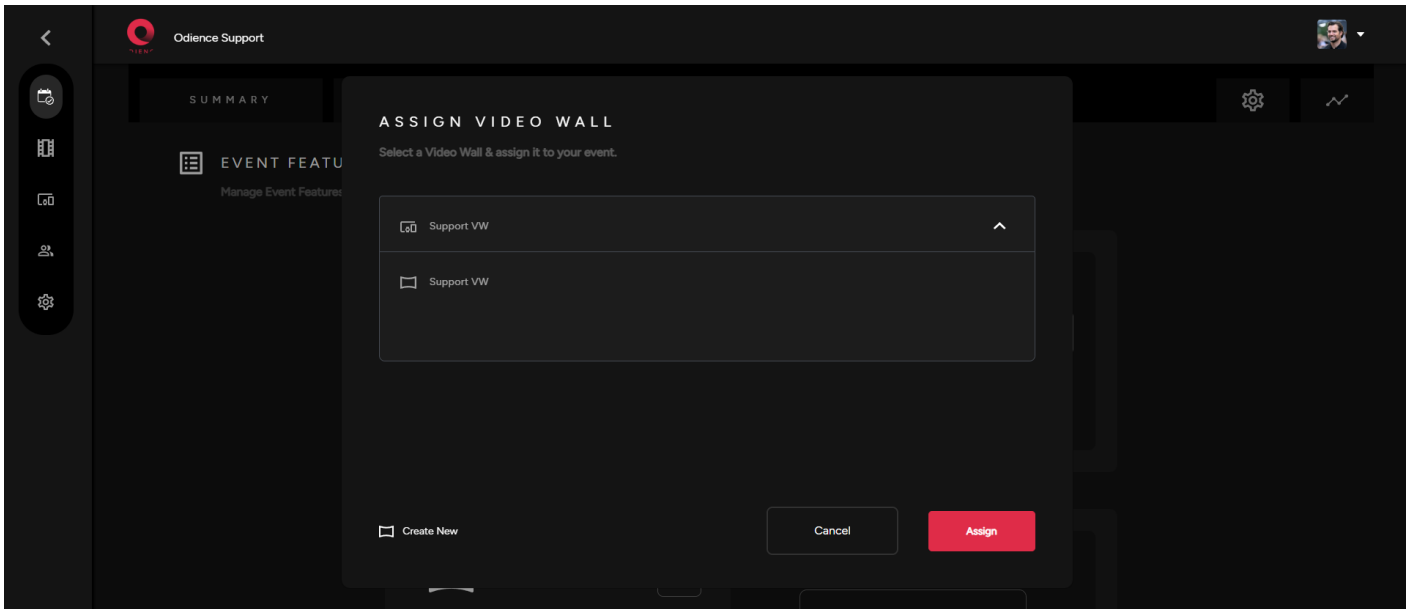

- To create your very own custom Video Wall, click here to see our [Create Video Wall](#) guide.

Revision #8

Created 7 March 2024 19:19:33 by Admin

Updated 13 March 2024 21:08:58 by Admin