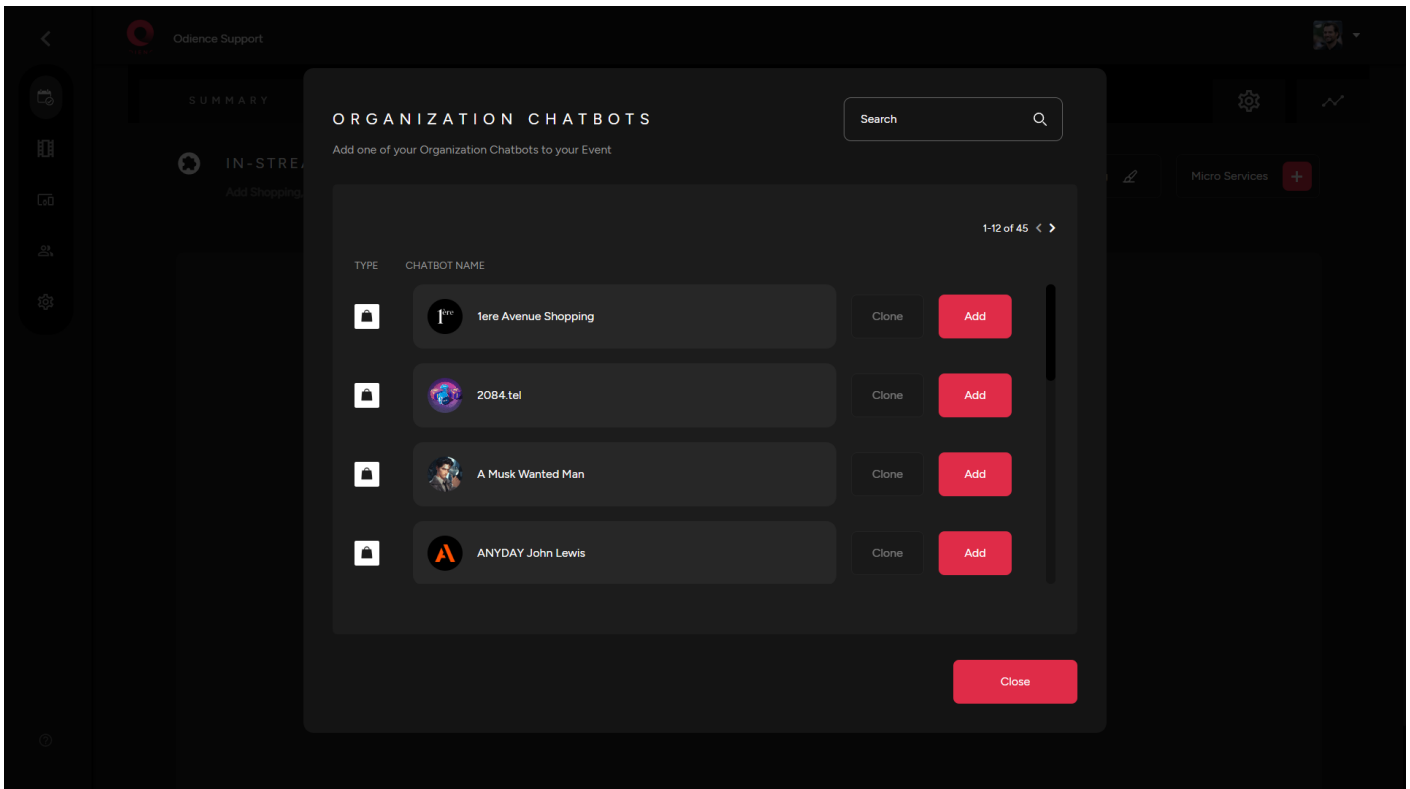

Chatbot Directory

Organization Chatbot Directory

The organization directory is a list of all your organizations chatbots. You can reuse or repurpose any previous chatbots that were created.

- No chatbots in your organization yet? See our guide on how to create your own custom [Event Chatbot](#).