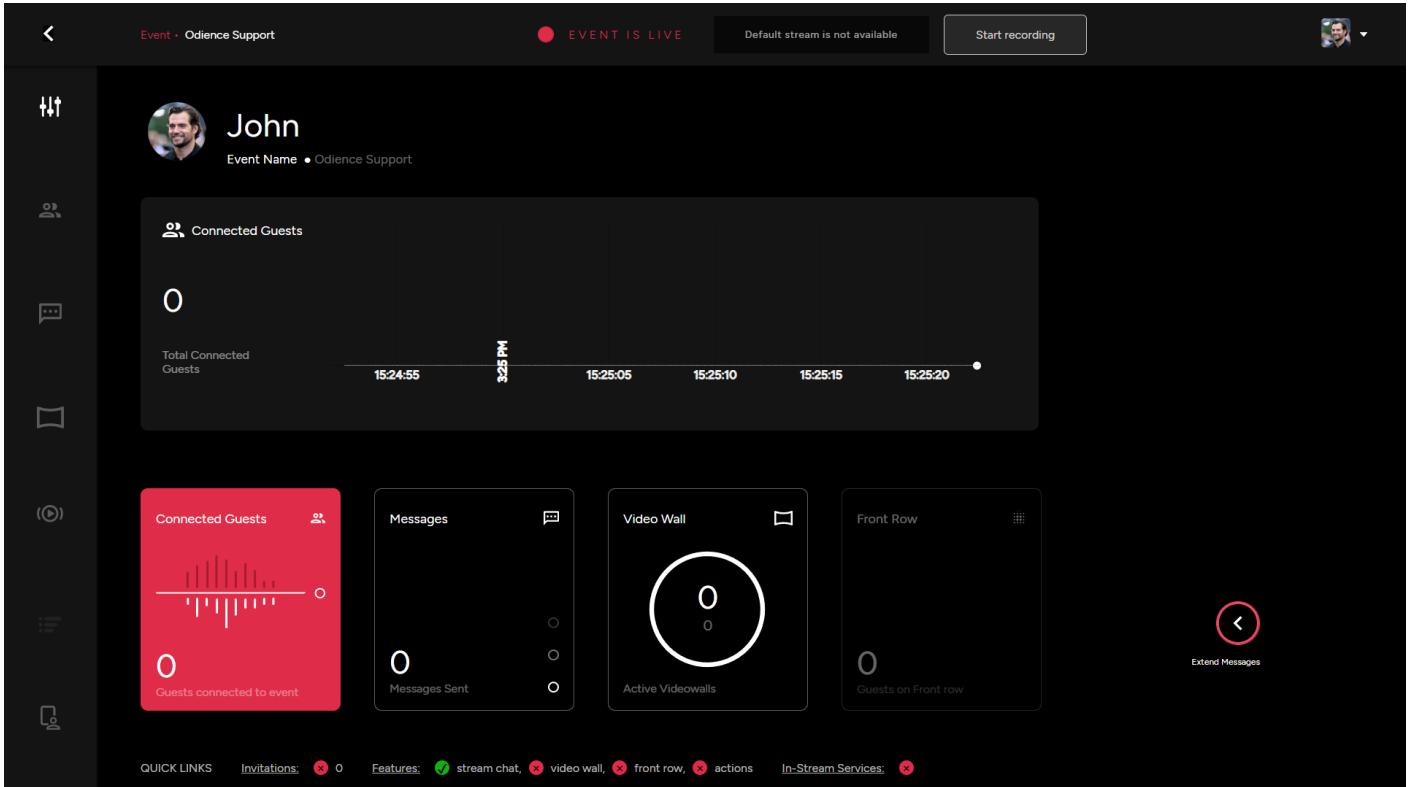

Dashboard Moderation

- Manage and track the activity of several interactive components within your event in real-time. See connected guest, number of messages, video wall connections, the amount of guest in Front Row, & last extend messages to see the live feed of your chat.