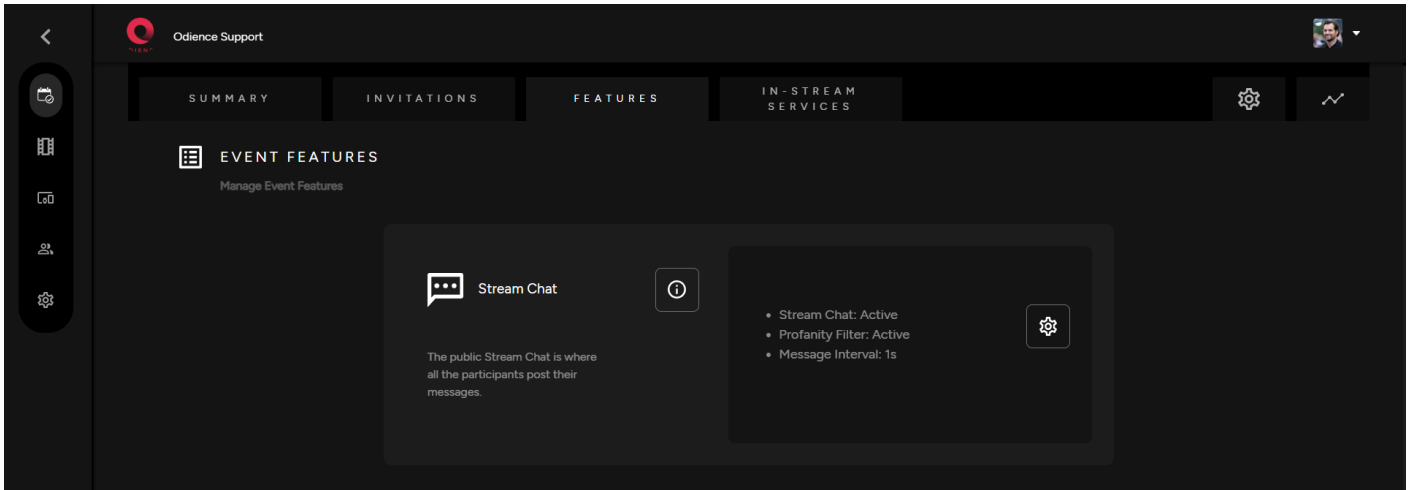

Stream Chat

1. The stream chat is an optional feature. Click the gear icon to to customize settings.

2. Adjust Stream Chat settings. Activate or Deactivate chat, adjust message interval & enable a profanity filter .