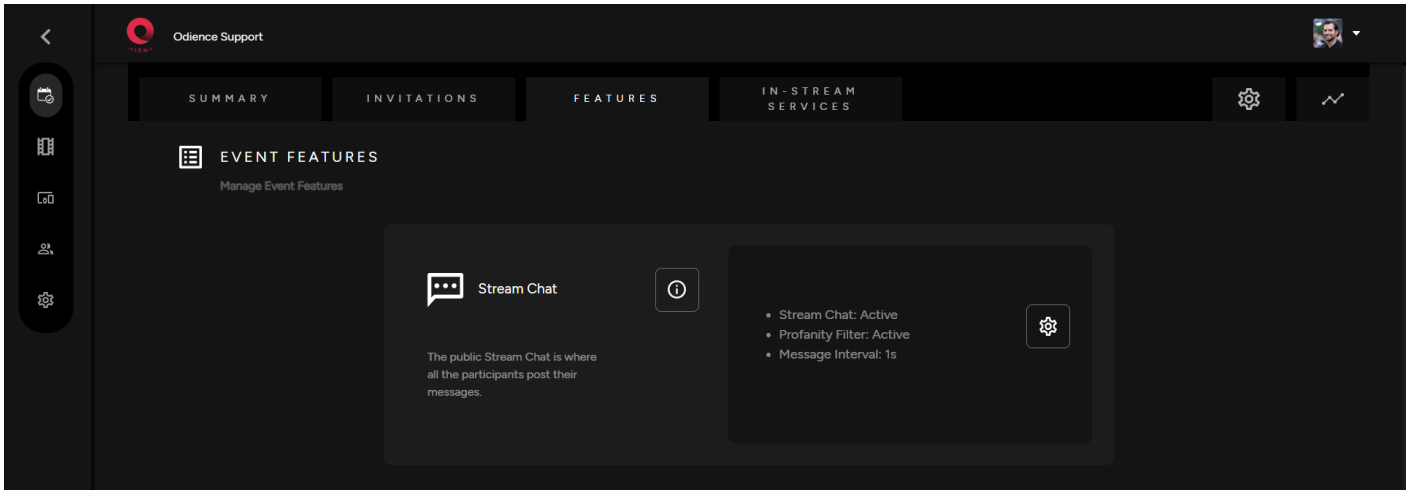

# Stream Chat

1. The stream chat is an optional feature. Click the gear icon to to customize settings.

2. Adjust Stream Chat settings. Activate or Deactivate chat, adjust message interval & enable a profanity filter .