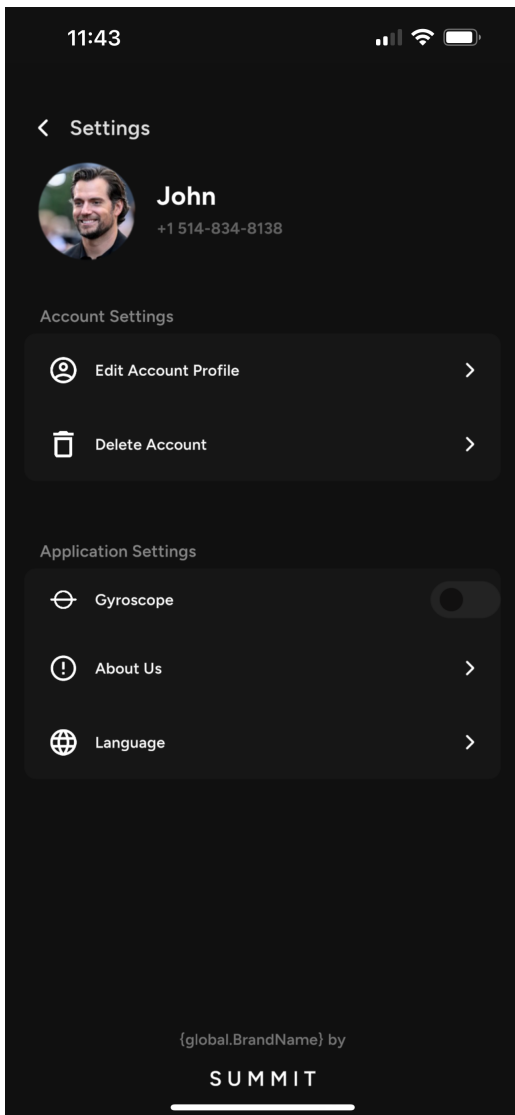

Profile Settings

Edit Account Profile

1. Change your Profile Picture and Profile Name. This information will be visible to all users.
2. Delete Account

Application Settings

1. Enabled or disable Gyroscope. Enabling Gyroscope allows you to physically move your device in any direction and the virtual environment will move with you.
2. Learn more about Odience by selecting "About Us".