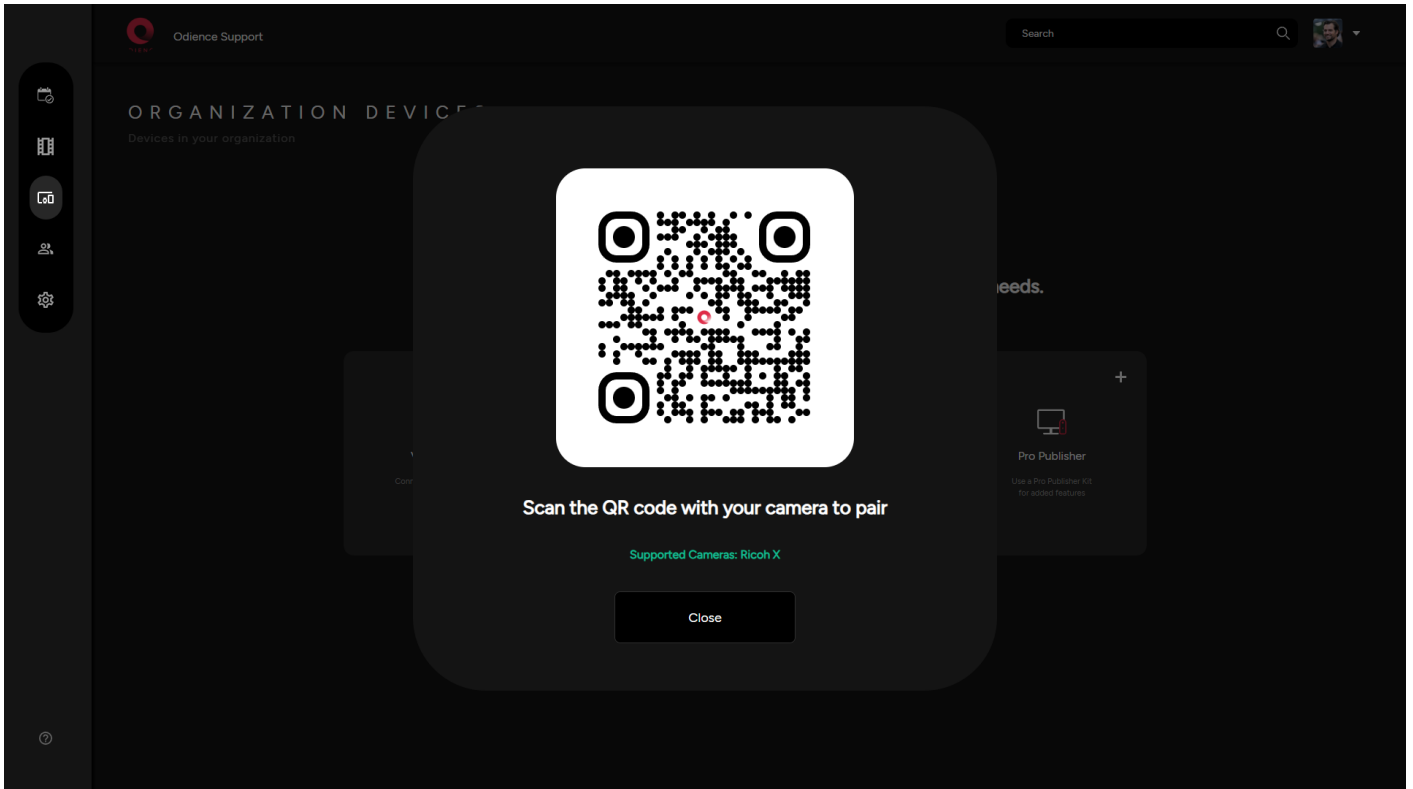

360° Cameras

- Scan the QR code with your camera to pair. The only supported camera is the Ricoh X

*More details to be included once Ricoh X pairing flow is reviewed

Revision #3

Created 7 March 2024 19:27:21 by Admin